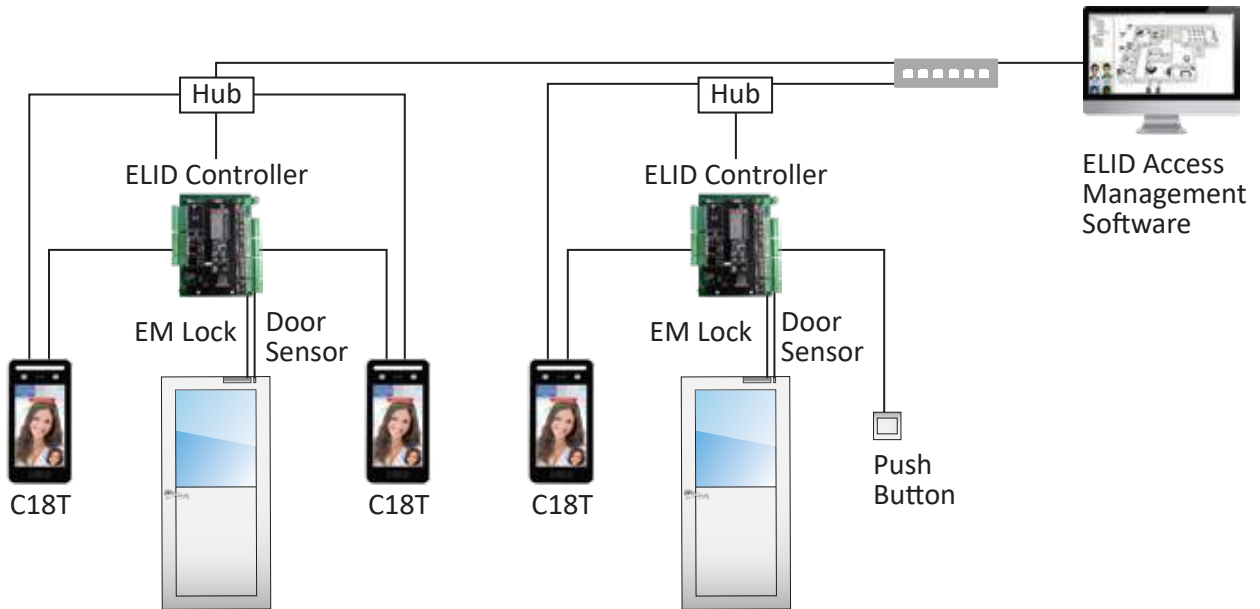

SYSTEM CONFIGURATION

ORDERING INFORMATION

Product Code	Description
SBERC18T1	C18T Face Recognition Reader (50,000 faces), 8" Touch Screen Display, TCPIP / WiFi

For more information: Check out the website at www.elid.com, or contact our dealers. ELID has a policy of continuous research and development, and reserves the right to change specifications without notice.