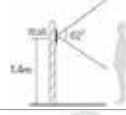

SPECIFICATIONS

C18 Face Recognition Reader with IR Thermometer

Screen	
Dimension	8 inches screen, full view angle, IPS LCD screen
Resolution	1280×800
Camera	
Dual Camera	200W (RGB Camera) ; 130W (Infrared Camera)
Type	Wide dynamic camera
Aperture	4mm
Focal Length	0-2m
White Balance	Automatic
Wide Dynamic	Support

Vertical Wide Angle

Horizontal Angle