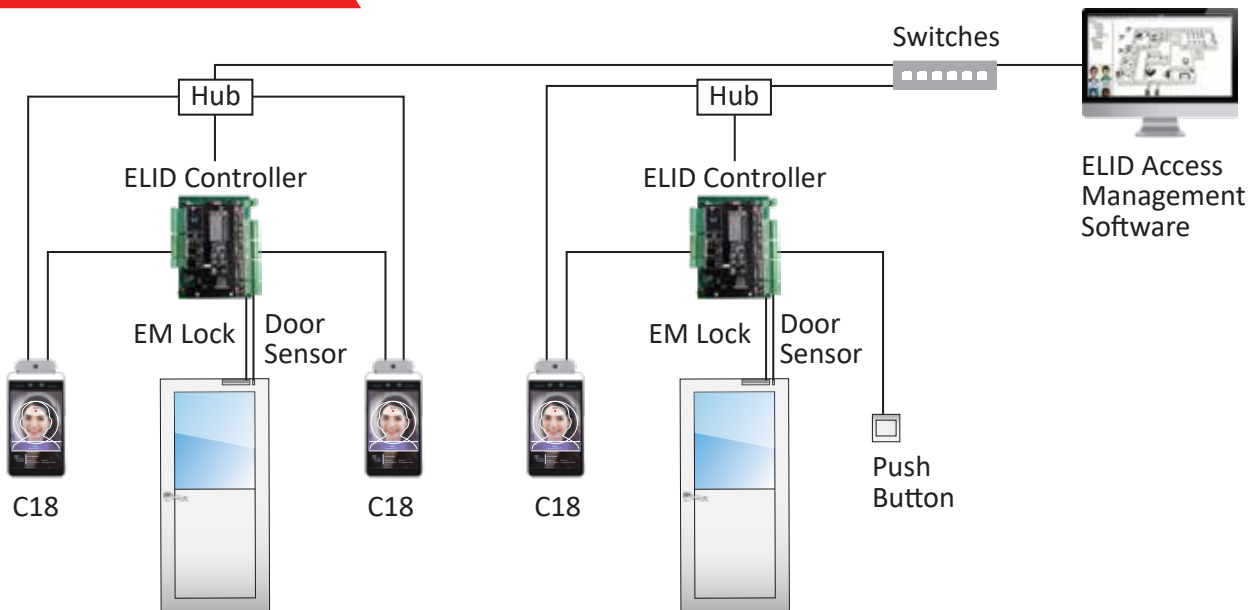

SPECIFICATIONS

C18 Face Recognition Reader with IR Thermometer

Screen	
Dimension	8 inches screen, full view angle, IPS LCD screen
Resolution	1280×800
Camera	
Dual Camera	200W (RGB Camera) ; 130W (Infrared Camera)
Type	Wide dynamic camera
Aperture	4mm
Focal Length	0-2m
White Balance	Automatic
Wide Dynamic	Support

Vertical Wide Angle

Horizontal Angle

Core Parameter

CPU	4 cores, 1.8GHz
Memory	2GB RAM, 8GB ROM

Accessories

Filling Light	LED filling light
Card Reader (Optional)	Mifare card
Network Module	Support wired, wireless (2.4G Wi-Fi)

Interface

Wiegand Interface	support Wiegand 26/34 input
Reset Interface	Yes
Interface	USB2.0 RJ45

Function

Face Detection	Support detecting and tracking 5 people at the same time
1:N Face Recognition	99.99%
Stranger Detection	Support
Remote Upgrade of Equipment	Support
Recognize Distance	Support
Protection Level	IP42

General Parameters

Power Supply	DC12V (±10%)
Operating Temperature	-10 °C ~ 60 °C
Working Humidity	10% to 90%
Power Consumption	10W MAX
Installation Method	Turnstile, Wall mounted
Device Size	234(L)*125(W)*24.5(H)mm
Weight	1.85KG (Device Only)

SYSTEM CONFIGURATION

ORDERING INFORMATION

Product Code	Description
SBERC1801	C18 Face Recognition Reader with IR Thermometer (20,000 faces, Mifare, Wall mount)
SBERC1802	C18 Face Recognition Reader with IR Thermometer (20,000 faces, Mifare, Pillar Stand)

For more information: Check out the website at www.elid.com, or contact our dealers. ELID has a policy of continuous research and development, and reserves the right to change specifications without notice.

www.elid.com